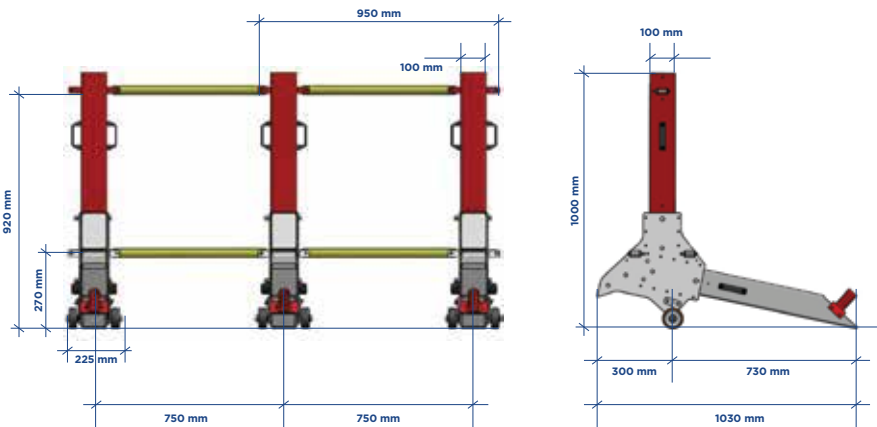

## TECHNICAL DETAILS

Steel profile	Thickness 6 mm
Assembling	Stainless steel quick release pin
Surface treatment	Powder coated red and grey
Handle	Black plastic
Wheels	With high molded polyurethane fillers
Certifications	PAS 68:2013 / IWA 14-1:2013